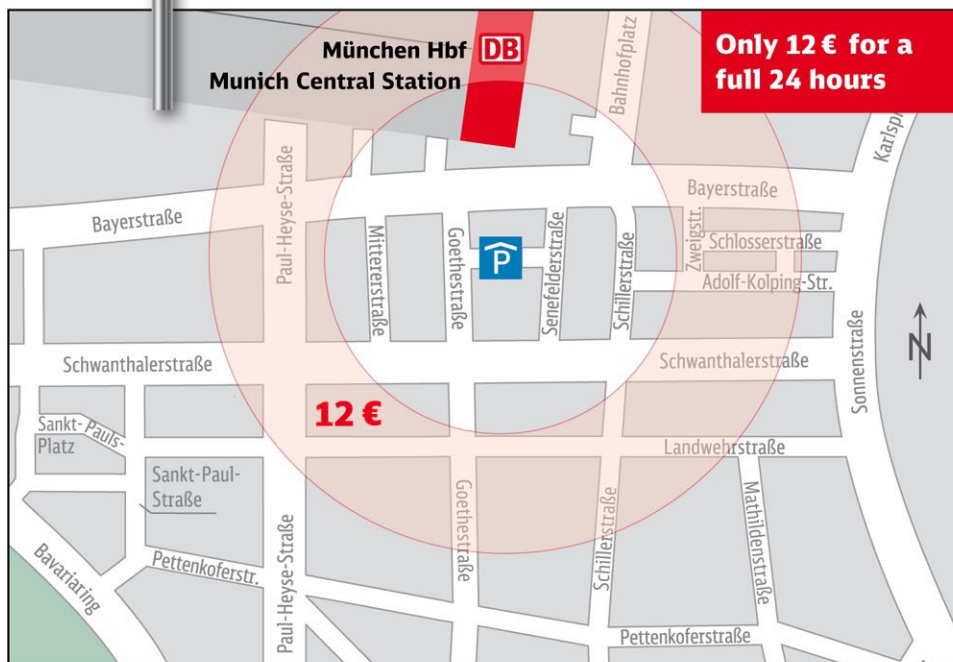

The Best Rates for Hotel Guests at the München Hbf Süd Underground Car Park

Your hotel is situated in a tariff zone of München Hbf Süd (Munich Central Station South) underground car park. As a hotel guest you can receive a discount on parking for the specified daily rate at the hotel reception.

München Hbf Süd underground car park – 255 spaces – with entrances in Goethestrasse and Senefelderstrasse

Dear Customer,
The München Hbf Süd underground car park is located between Goethestrasse and Senefelderstrasse in close pro-

ximity to your chosen hotel. As a guest of our partner hotel we are able to offer you parking at a reduced rate. This is how it works...

- Upon arrival park your vehicle in the München Hbf Süd underground car park.
- Before you leave pay the reduced rate at the machine in the underground car park.
- Get your car park ticket validated at the hotel reception.
- The hotel rate is a maximum of 12 € per 24 hours or part thereof.

München Hbf Süd Underground Car Park

Entrance Senefelderstrasse / Goethestrasse
Car park type Barrier system
Spaces 255
Opening hours 24 hours, 7 days a week
Operator Contipark Parkgaragen GmbH (www.contipark.de)